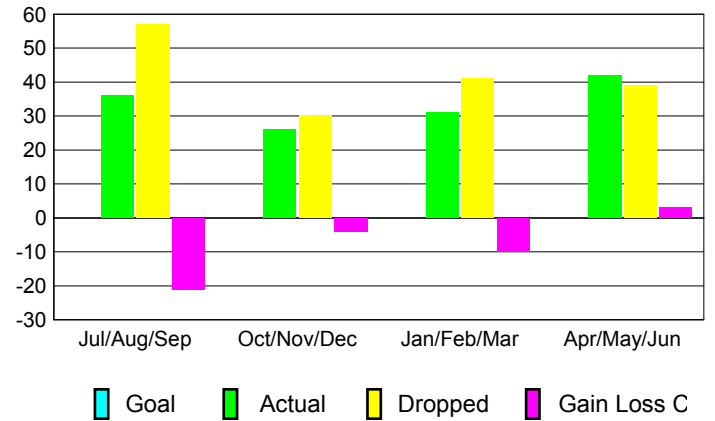

GMT: **Gary Fry**

Location: **WISCONSIN**

GMT CA: **1**

CLUBS

Month	New Club Goal	Actual New Clubs	Actual Dropped Clubs	Gain/Loss of Clubs
2012-2013				
Jul/Aug/Sep	0	0	0	0
Oct/Nov/Dec	0	0	0	0
Jan/Feb/Mar	0	0	0	0
Apr/May/June	0	0	0	0
Totals	0	0	0	0

Club Results 2012-2013
Goal, New, Dropped, Gain/Loss

YTD Status Quo Clubs 2012-2013

Status Quo Clubs Compared to Status Quo Members

Club Gain/Loss 2012-2013

MEMBERSHIP

Month	Net Memb Goal	Actual New Memb	Actual Dropped Memb	Gain/Loss of Memb
2012-2013				
Jul/Aug/Sep	0	36	57	-21
Oct/Nov/Dec	0	26	30	-4
Jan/Feb/Mar	0	31	41	-10
Apr/May/June	0	42	39	3
Totals	0	135	167	-32

Membership Results 2012-2013
Goal, New, Dropped, Gain/Loss

Gender Comparison 2012-2013

Membership Gain/Loss 2012-2013